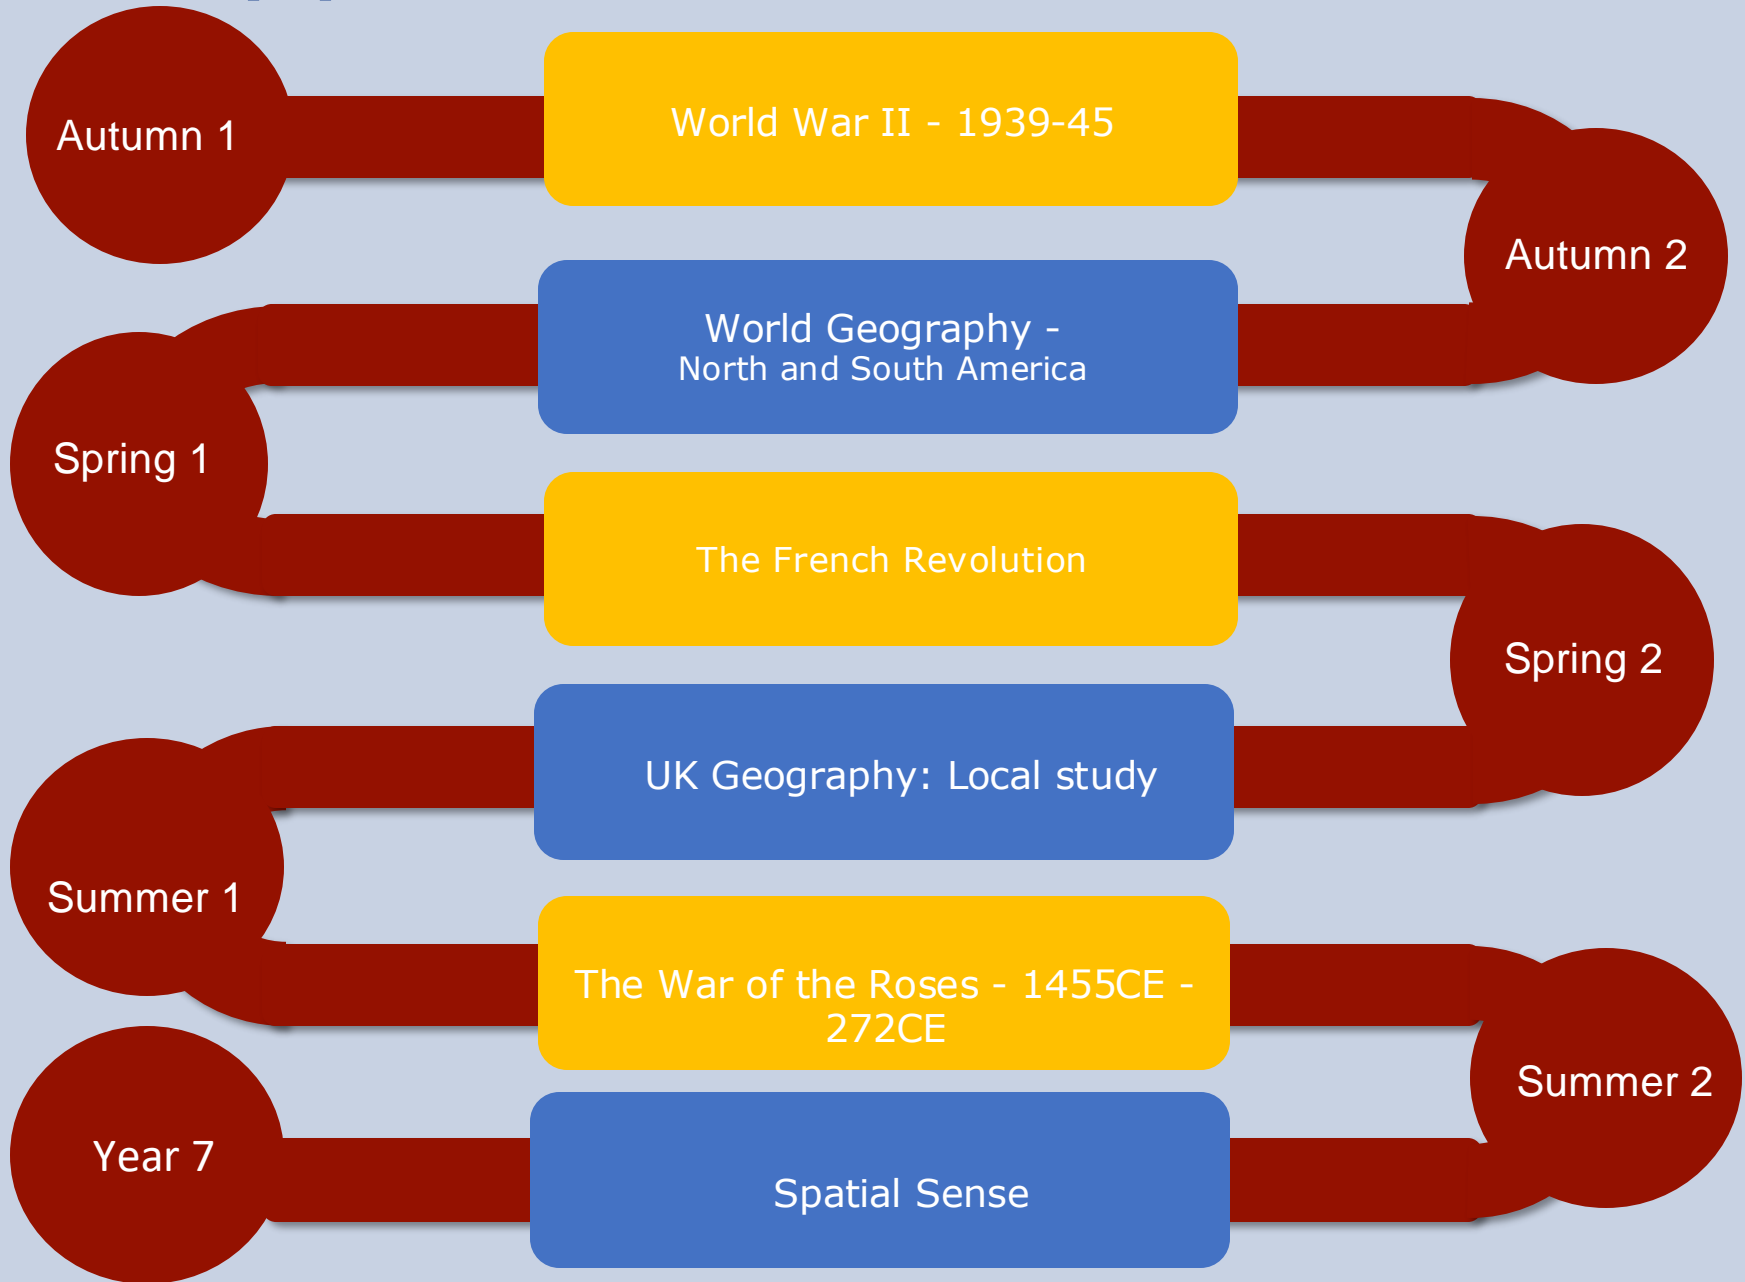

Upper Juniors - Humanities